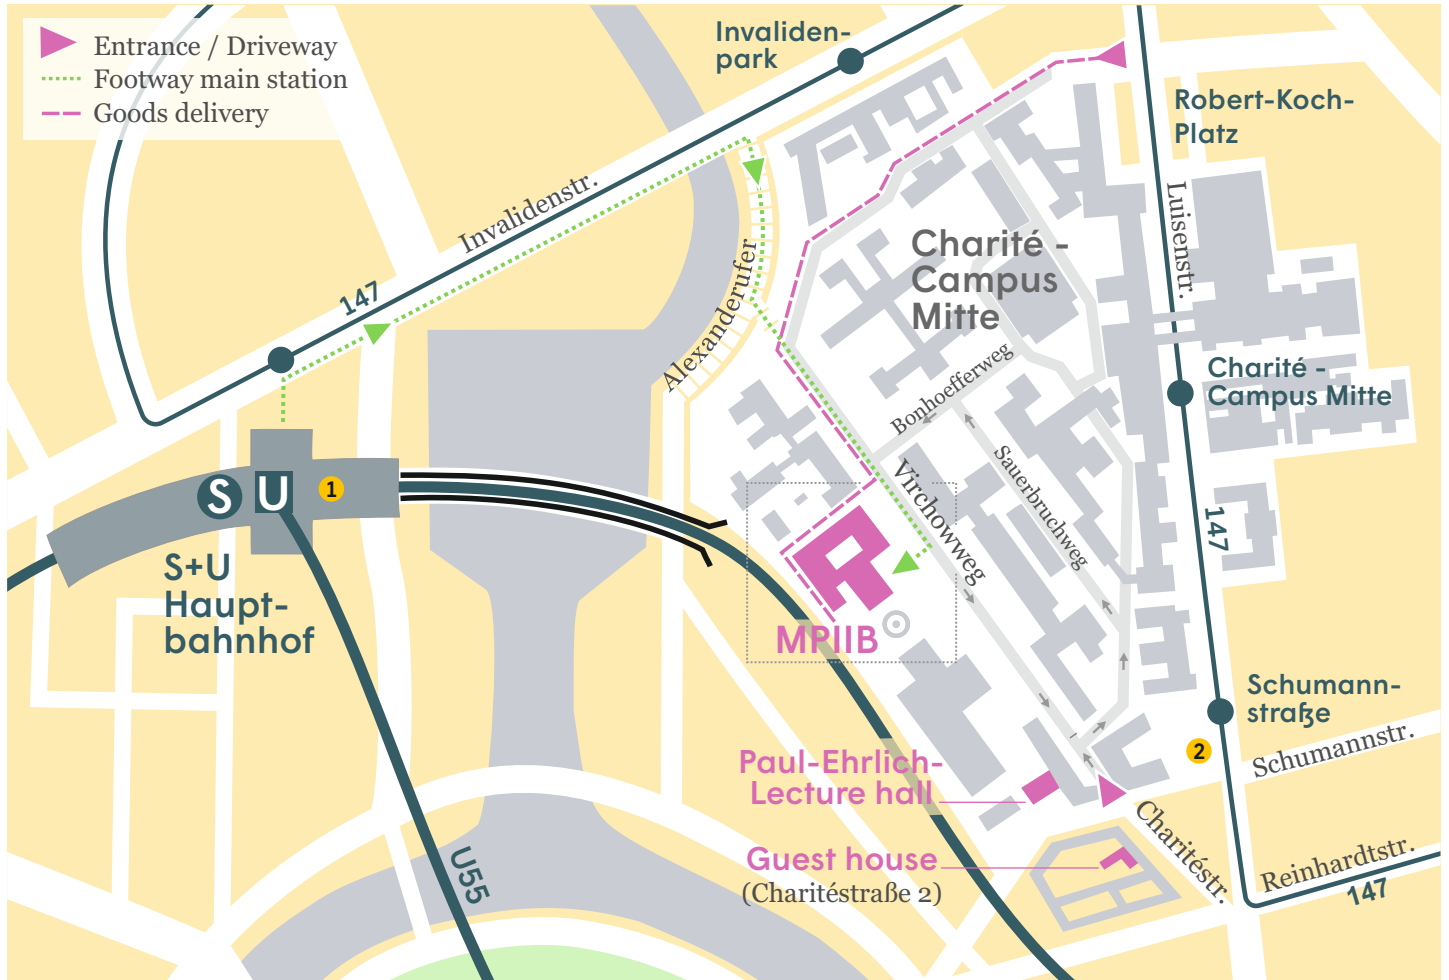

Details goods delivery

Max Planck Institute for Infection Biology
Charitéplatz 1
(inside Campus: Virchowweg 12)
Campus Charité Mitte
10117 Berlin / Germany

Phone: +49 (0)30 28460-0
Fax: +49 (0)30 28460-111
Email: sek@mpiib-berlin.mpg.de
www.mpiib-berlin.mpg.de

Approach with local traffic

From Airport BER Terminal 1-2 (approx. 45 Min.)

- Train FEX, RE7 or RB14 to „S+U Hauptbahnhof“ ①

From Berlin Hauptbahnhof: (approx. 10 Min.)

- Footway
- Bus 147 (direction: „S Ostbahnhof“) to „Schumannstraße“ ②

More information about connections at www.bvg.de

Overview