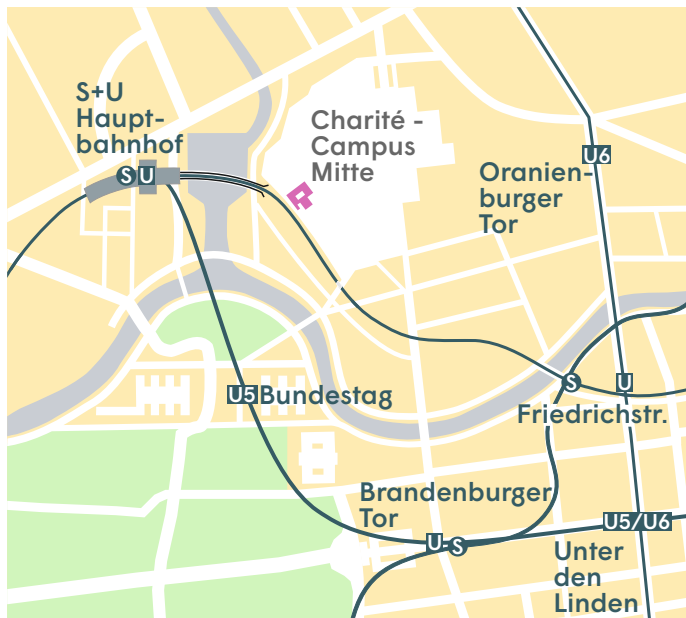

Max Planck Institute for Infection Biology
Charitéplatz 1
(inside Campus: Virchowweg 12)
Campus Charité Mitte
10117 Berlin / Germany

Phone: +49 (0)30 28460-0
Fax: +49 (0)30 28460-111
Email: sek@mpiib-berlin.mpg.de
www.mpiib-berlin.mpg.de

Approach with local traffic

From Airport BER Terminal 1-2 (approx. 45 Min.)

- Train FEX, RE7 or RB14 to „S+U Hauptbahnhof“ ①

From Berlin Hauptbahnhof: (approx. 10 Min.)

- Footway
- Bus 147 (direction: „S Ostbahnhof“) to „Schumannstraße“ ②

More information about connections at www.bvg.de